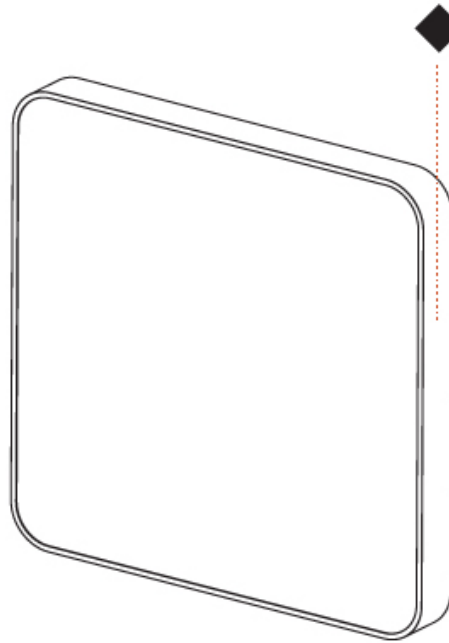

#### PHYSICAL

Shape: Square  
 Length (mm): 600  
 Length (in): 23 5/8  
 Width (mm): 600  
 Width (in): 23 5/8  
 Height (mm): 120  
 Height (in): 4 3/4  
 Light Distribution: Direct  
 Weight (kg): 11.315  
 Weight (lbs): 24.89  
 Diffuser: [PMMA - Opal or Micro-Prism](#)  
 Fixture Finish: [SSR / BKV / CWI / CRY / HAB / LAG / UFT / ITA / RUA / RUR / MIC / FTG / MYG / TWT / LOD / PUS / FRO / FUP / KIA / POP / BLS / SPG / MEY / GOH / GUM / CHC / COM / ABZ / JAG / OBR / MOS / ROR](#)  
 Fixture Material: [Extruded Aluminum / Steel](#)

#### PHYSICAL

Shape: Square
Length (mm): 600
Length (in): 23 5/8
Height (mm): 600
Depth (mm): 60
Height (in): 23 5/8
Depth (in): 2 3/8
Light Distribution: Direct
Weight (kg): 8.458
Weight (lbs): 18.61
Diffuser: PMMA - Opal
Fixture Finish: <a href="#">SSR / BKV / CWI / CRY / HAB / LAG / UFT / ITA / RUA / RUR / MIC / FTG / MYG / TWT / LOD / PUS / FRO / FUP / KIA / POP / BLS / SPG / MEY / GOH / GUM / CHC / COM / ABZ / JAG / OBR / MOS / ROR</a>
Fixture Material: Extruded Aluminum / Steel

#### OPTICAL

## SMOOTHY FLAT SURFACE

A3D052-

PROJECT

TYPE

SPECIFIER

QUANTITY

DATE