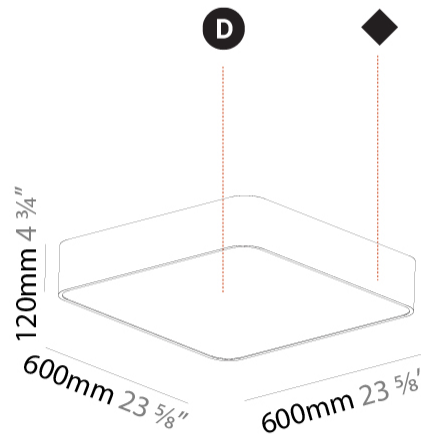

GENERAL

Series: Smoothy
Subseries: Smoothy Standard
Brand: Prolicht
Division: Architectural
Mounting Type: Surface
Mounting Location: Ceiling
Subcategory: Ambient

PHYSICAL

Shape: Square
Length (mm): 600
Length (in): 23 5/8
Width (mm): 600
Width (in): 23 5/8
Height (mm): 120
Height (in): 4 3/4
Light Distribution: Direct
Weight (kg): 11.315
Weight (lbs): 24.89
Diffuser: [PMMA - Opal or Micro-Prism](#)
Fixture Finish: [SSR / BKV / CWI / CRY / HAB / LAG / UFT / ITA / RUA / RUR / MIC / FTG / MYG / TWT / LOD / PUS / FRO / FUP / KIA / POP / BLS / SPG / MEY / GOH / GUM / CHC / COM / ABZ / JAG / OBR / MOS / ROR](#)
Fixture Material: [Extruded Aluminum / Steel](#)

ELECTRICAL

Lamp Type: LED (Zhaga Standard)
Input Wattage (W): 55
Total Output Wattage (W): 49.7
Dimming: [Non-Dimmable](#)
Driver Included: Yes
Driver Location: Integrated
Driver Type: Constant Current - Universal
Driver Class: Class 2
Input Voltage (V): 120 - 277
Constant Current (mA): 350
Upon Request: (Not included - see components) Integral: 0-10Vdc dimming / Phase dimming 120Vac only

LED

Color Temperature (°K): [3000 / 3500 / 4000](#)
Max. Delivered Lumen (lm): 5520 / 5606 / 5720
CRI: >80 CRI
Efficiency (%): 0.867
Lamp Life (hrs): 50000

OPTICAL

RATINGS AND CERTIFICATIONS

Certified By: Certified for North American Standards
IP rating: IP20

PROJECT
TYPE
SPECIFIER
QUANTITY
DATE