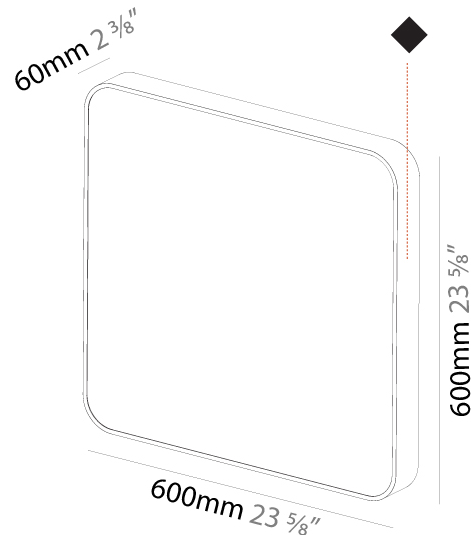

GENERAL

Series: Smoothy
Subseries: Smoothy Flat
Brand: Prolicht
Division: Architectural
Mounting Type: Surface
Mounting Location: Ceiling
Subcategory: Ambient

PHYSICAL

Shape: Square
Length (mm): 600
Length (in): 23 5/8
Height (mm): 600
Depth (mm): 60
Height (in): 23 5/8
Depth (in): 2 3/8
Light Distribution: Direct
Weight (kg): 8.458
Weight (lbs): 18.61
Diffuser: PMMA - Opal
Fixture Finish: SSR / BKV / CWI / CRY / HAB / LAG / UFT / ITA / RUA / RUR / MIC / FTG / MYG / TWT / LOD / PUS / FRO / FUP / KIA / POP / BLS / SPG / MEY / GOH / GUM / CHC / COM / ABZ / JAG / OBR / MOS / ROR
Fixture Material: Extruded Aluminum / Steel

ELECTRICAL

Lamp Type: LED (Zhaga Standard)
Input Wattage (W): 55
Total Output Wattage (W): 49.7
Dimming: Non-Dimmable
Driver Included: Yes
Driver Location: Integrated
Driver Type: Constant Current - Universal
Driver Class: Class 2
Input Voltage (V): 120 - 277
Constant Current (MA): 350
Upon Request: (Not included - see components) Integral: 0-10Vdc dimming / Phase dimming 120Vac only

LED

Color Temperature (°K): 3000 / 3500 / 4000
Max. Delivered Lumen (lm): 4810 / 4880 / 4980
CRI: >80 CRI
Lamp Life (hrs): 50000

OPTICAL

RATINGS AND CERTIFICATIONS

Certified By: Certified for North American Standards
IP rating: IP20